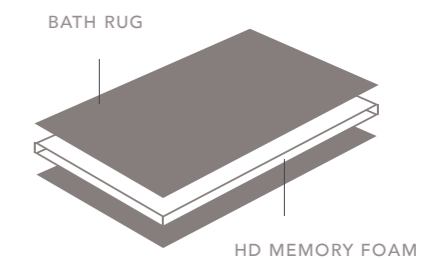

MY COTTON CLOUD

It's heaven at your feet

A truly washable bath rug with removable foam and luxurious feeling. Featuring wonderful volume and softness the high density removable memory foam allows the rug to be machine washed and dried quicker, saving time and energy. The perfect combination of beautiful style, supreme luxury and immense comfort.

More details on page 30.