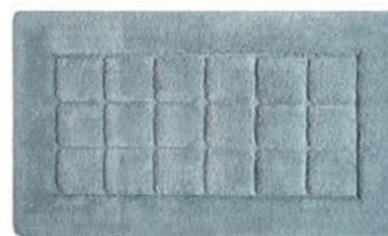

SEA MIST 23956