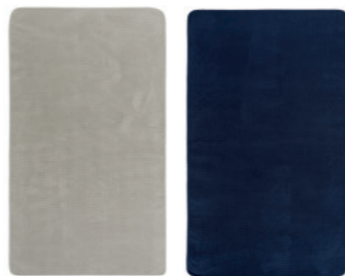

FOG 23396 OXFORD 23333

Customizable embroidery