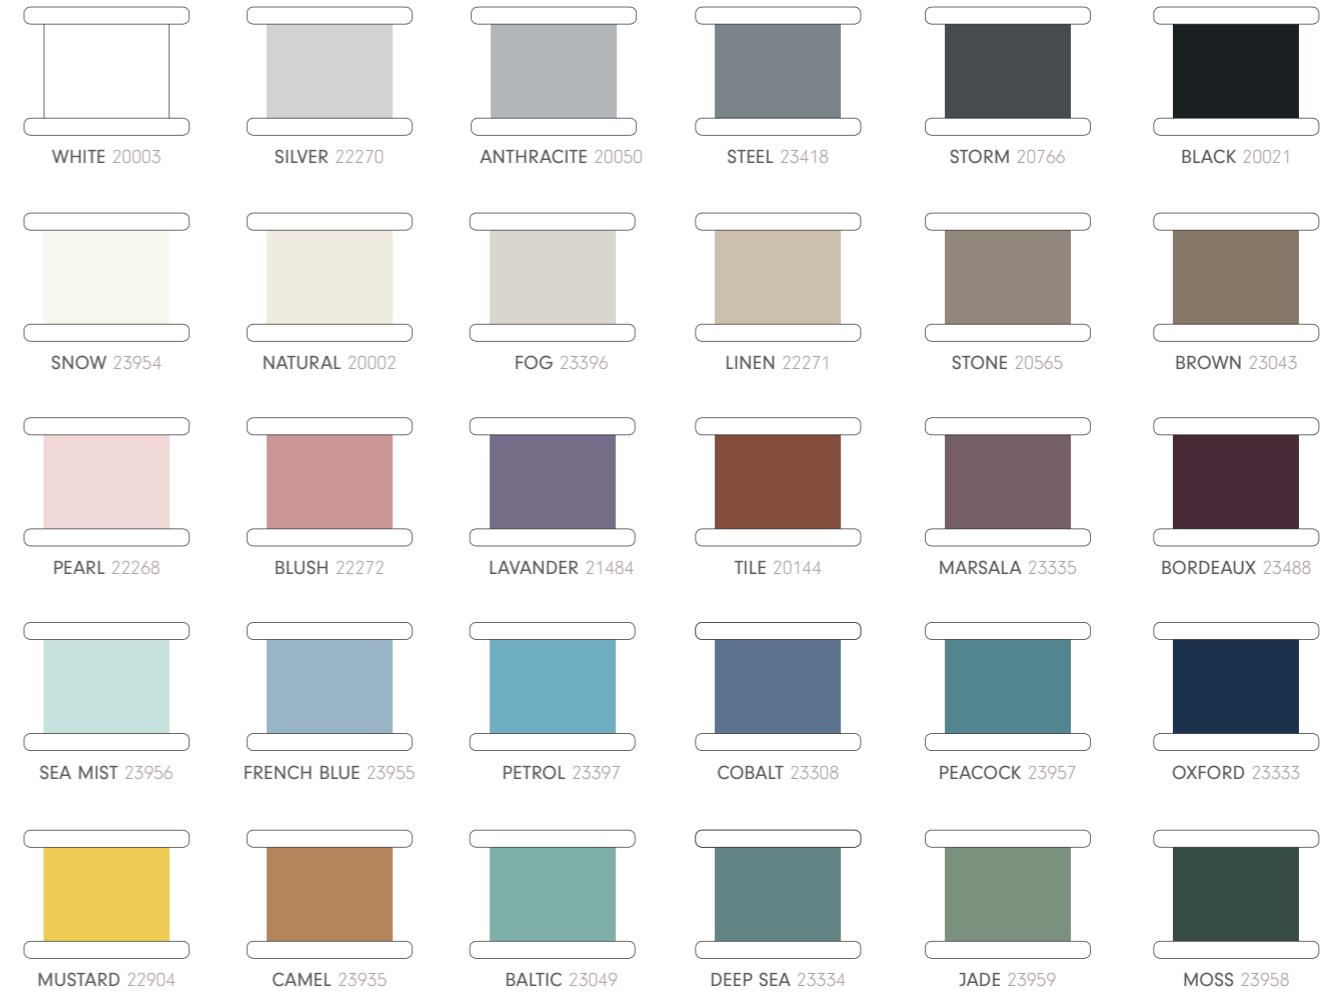

Left corner, centered or right corner as per your choice

THREAD COLOUR

Thread available in 30 colour palette

CUSTOM SIZE RUGS

Custom rugs for every bathroom need

You can customize the size of the following bath rugs. Take into account the maximum width and length for each one, stated below.