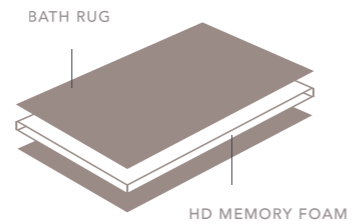

EGOIST CLOUD

Bath rug

100% SUPERIOR COTTON | 3800 GSM

A truly washable bath rug with removable foam and luxurious feeling. Featuring wonderful volume and softness. The high density removable memory foam is the perfect combination of beautiful style, supreme luxury and immense comfort.

50 x 80cm 311 42 31 ...
60 x 100cm 311 42 41 ...
70 x 120cm 311 42 51 ...

WHITE 20003